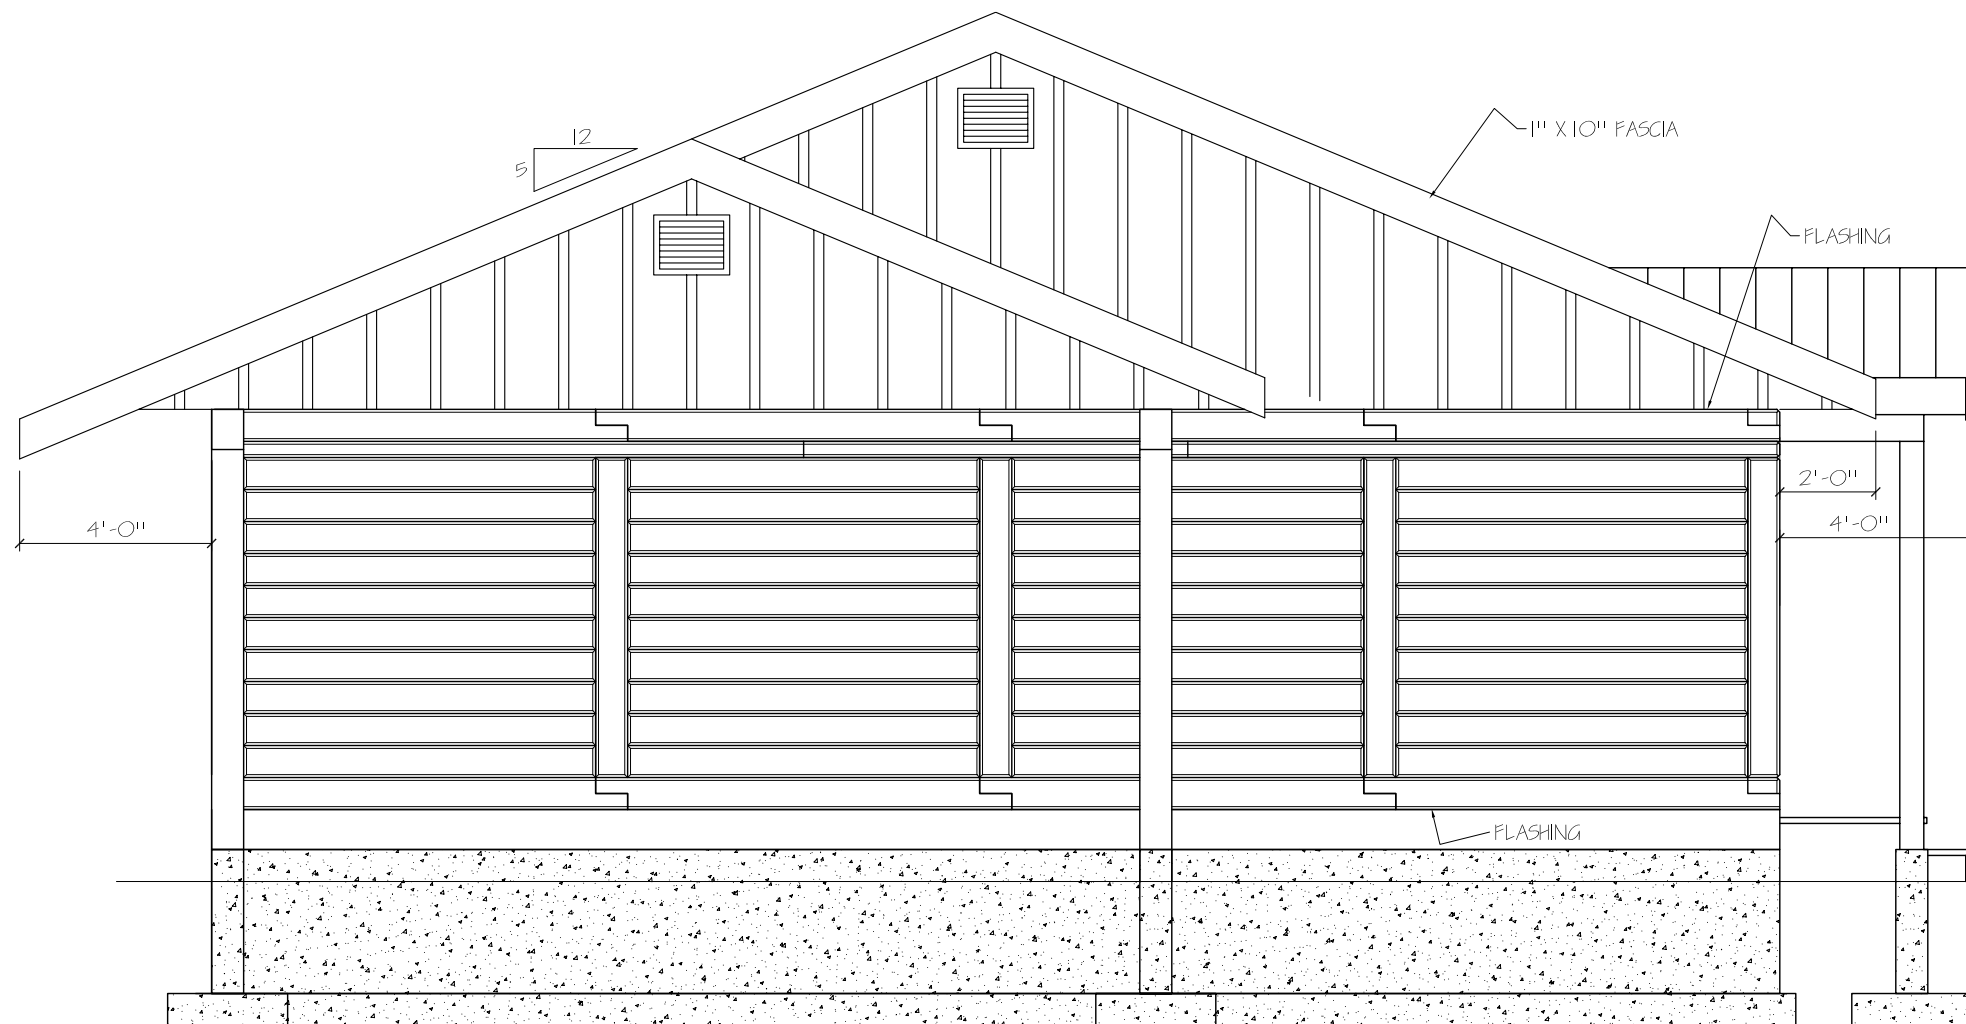

SCALE: 1/4" = 1'-0"	DRAWN BY: P HALPER
DATE: 24 JAN 2011	REVISED:
CARIBOO 32 X 40	
FRONT ELEVATION	DRAWING NUMBER CARIBOO-001

REV

RIGHT ELEVATION

SCALE: 1/4" = 1'-0"	DRAWN BY: P. HALPER	
DATE: 24 JAN 2011	REVISED:	
CARIBOO 32 X 40		REV
RIGHT ELEVATION	DRAWING NUMBER CARIBOO-002	

SCALE: 1/4" = 1'-0"	DRAWN BY: P HALPER
DATE: 24 JAN 2011	REVISED:
CARIBOO 32 X 40	
REAR ELEVATION	DRAWING NUMBER CARIBOO-003

REV

LEFT ELEVATION

SCALE: 1/4" = 1'-0"	DRAWN BY: P. HALPER
DATE: 24 JAN 2011	REVISED:
CARIBOO 32 X 40	
LEFT ELEVATION	DRAWING NUMBER CARIBOO-004