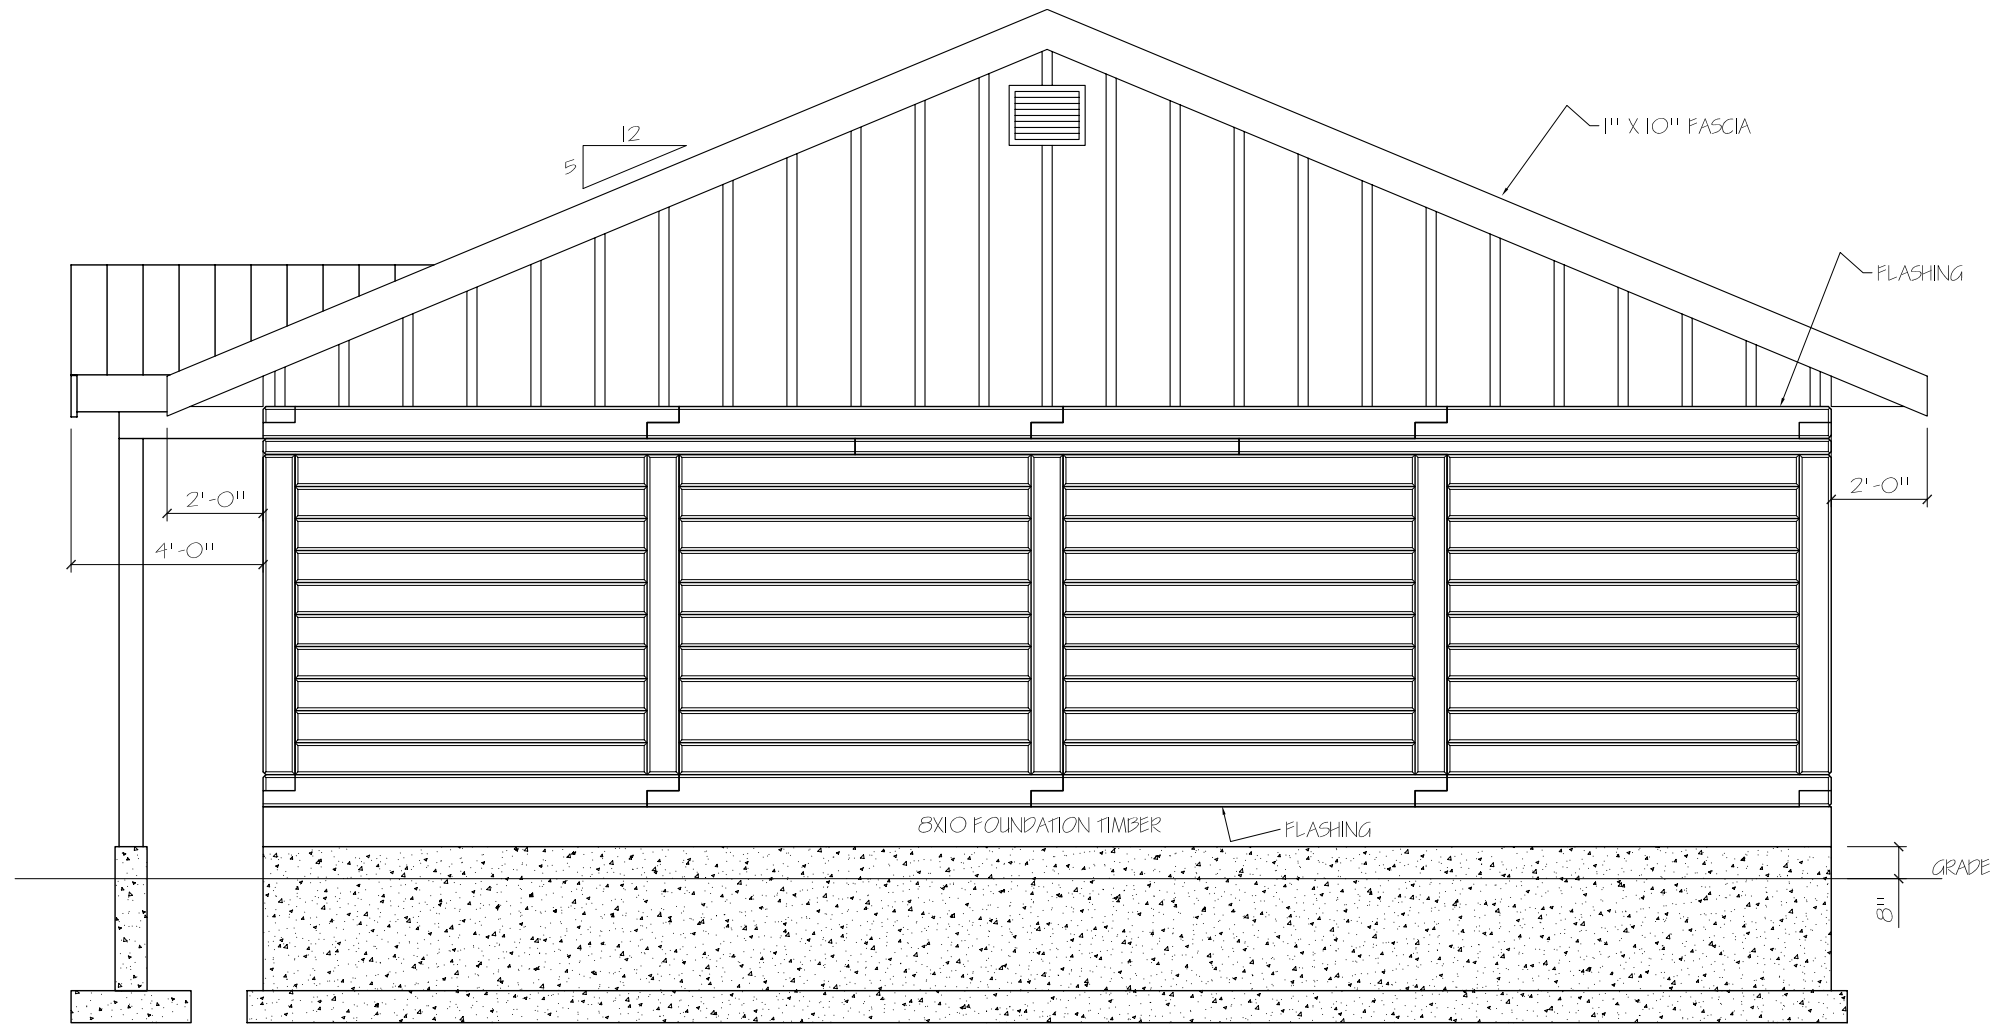

SCALE: 1/4" = 1'-0"	DRAWN BY: P HALPER
DATE: 24 JAN 2011	REVISED:
CARIBOO 32 X 40	
FRONT ELEVATION	DRAWING NUMBER CARIBOO-001

REV

RIGHT ELEVATION

SCALE: 1/4" = 1'-0"	DRAWN BY: P. HALPER	
DATE: 24 JAN 2011	REVISED:	
CARIBOO 32 X 40		REV
RIGHT ELEVATION	DRAWING NUMBER CARIBOO-002	

SCALE: 1/4" = 1'-0"	DRAWN BY: P HALPER
DATE: 24 JAN 2011	REVISED:
CARIBOO 32 X 40	
REAR ELEVATION	DRAWING NUMBER CARIBOO-003

REV

LEFT ELEVATION

SCALE: 1/4" = 1'-0"	DRAWN BY: P. HALPER
DATE: 24 JAN 2011	REVISED:
CARIBOO 32 X 40	
LEFT ELEVATION	DRAWING NUMBER CARIBOO-004